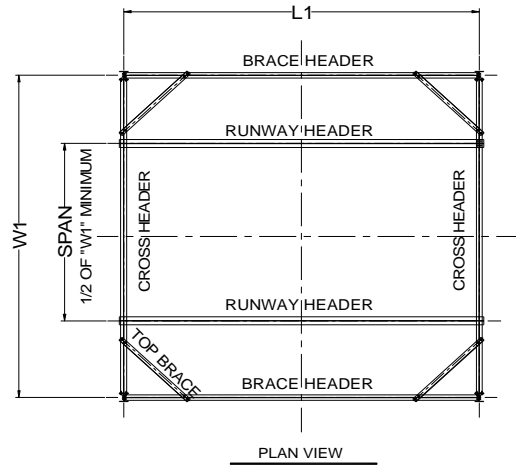

GENERAL NOTES:

- System capacity shown is for the sum of live loads and dead loads suspended from bridge. Structures listed are for hand operated enclosed track crane or monorail systems only.
- Capacities shown are for One-(2) runway rail or One (1) monorail system only.
- Crane spans for runway systems must equal 1/2 the system width or greater (within limits of structure width). Loads must be kept within footprint of structure.
- For non-standard lengths, widths, or heights; use next larger structure and order with exact dimensions required.
- Structure kit include: ACAD system installation drawing specific for order, all structural steel work per attached concept drawing, bolting hardware, anchoring hardware for 8" minimum floor thickness, and gray primer paint finish.