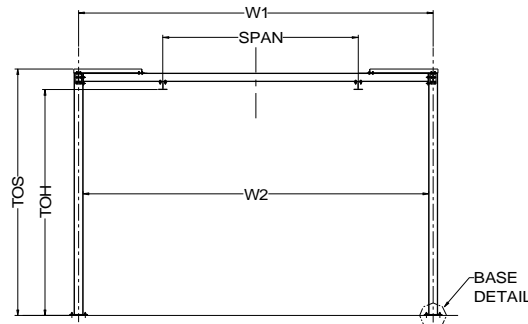

42827 Irwin Drive
Harrison Twp. MI 48045 USA
P/ 586-468-0909 F/ 586-468-2711
E/ info@mccrane.com W/ mccrane.com

DIMENSIONS & WEIGHTS - TYPE FSET
250# CAPACITY FREE STANDING RUNWAY
STRUCTURE FOR HAND OPERATED CRANE

GENERAL NOTES:

1. System capacity shown is for the sum of live loads and dead loads suspended from bridge. Structures listed are for hand operated enclosed track crane or monorail systems only.
2. Capacities shown are for One-(2) runway rail or One (1) monorail system only.
3. Crane spans for runway systems must equal 1/2 the system width or greater (within limits of structure width). Loads must be kept within footprint of structure.
4. For non-standard lengths, widths, or heights; use next larger structure and order with exact dimensions required.
5. Structure kit include: ACAD system installation drawing specific for order, all structural steel work per attached concept drawing, bolting hardware, anchoring hardware for 8" minimum floor thickness, and gray primer paint finish.

END VIEW